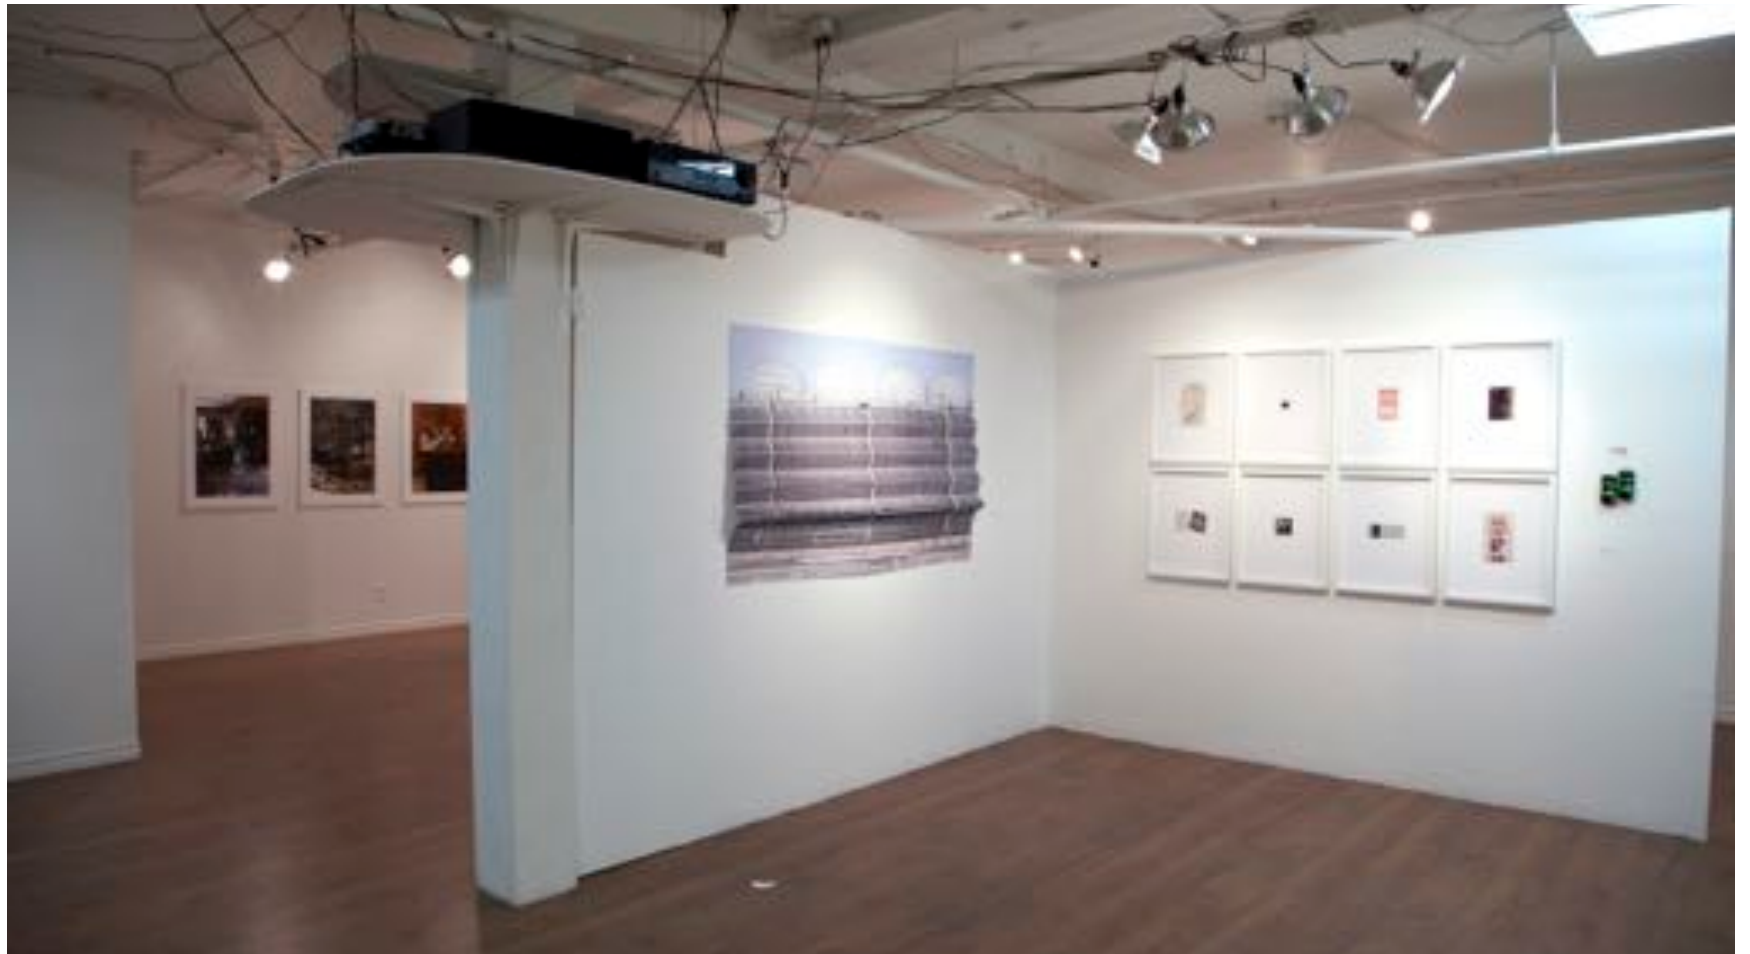

Photo IV Exhibition 2013

NOEMA

140

Photo IV Exhibition 2015

Photo IV Exhibition 2017

...Trump's focus on the...
...ent Obama...
...s in Tr...
...with no...
...bad scenarios

Ally May
Back sign

...serves students from pre-kindergarten to
...eighth grade. The school's website says: 'our
...goals are simple: College and Heaven.'

...Shouldn't...
...Michael de

...Clark: U.S. allies shaken by
...Donald Trump's wiretap tweets

Trump Makes His First Visit To A
School As President, And It's A Priv...

...Cartoon for @TheHillTimes #Trump
#TrudeauMeetsTrump
@melissamcarthy
Comment

...Magic 106.1 FM
...The Washington Post
...Trump's tweets

NICE TO
MEET YOU
JOE TRUDEAU.
Ex-Disney sculptor...
mass production of a naked Tru...

Small white cube
The white cube is a
small white cube

© 1964
The Estate of
Roy Lichtenstein
All Rights Reserved